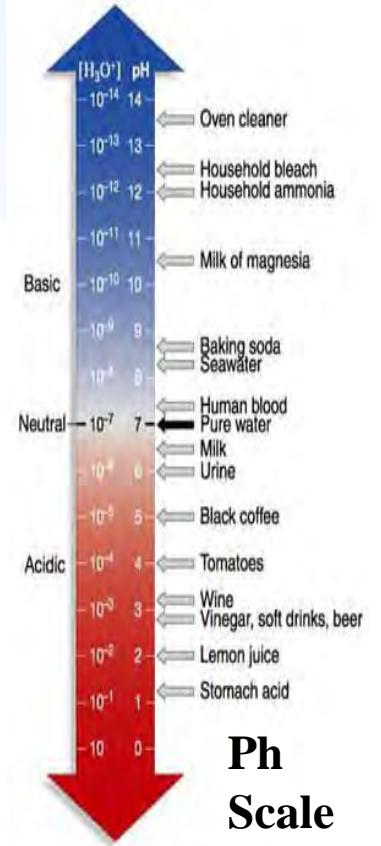

## Capital Improvements:

Green-Vegetation Wall

The Harvest Green Project is by Romses Architects

Solar Panels and Green Building

Water retention system

Little Washington Growing Group, Inc. (LWGG), Goldsboro NC