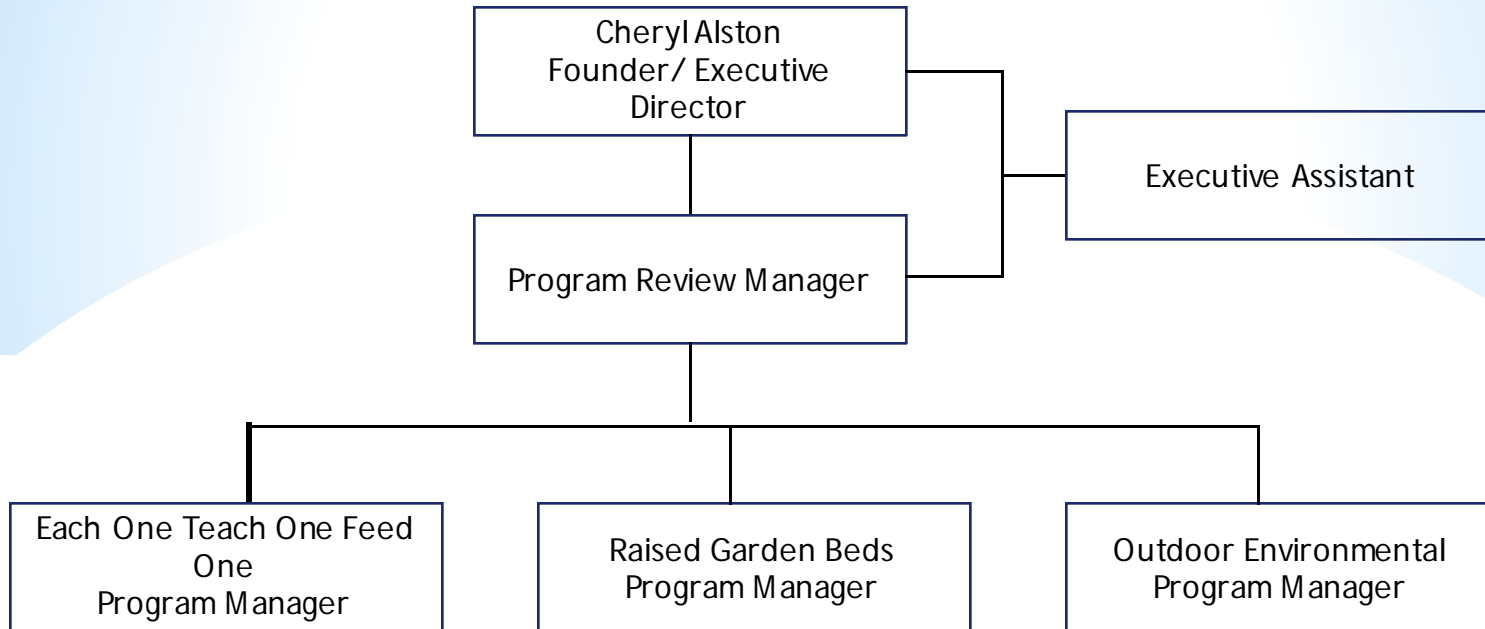

Leadership:

Little Washington Growing Group, Inc. (LWGG), Goldsboro NC