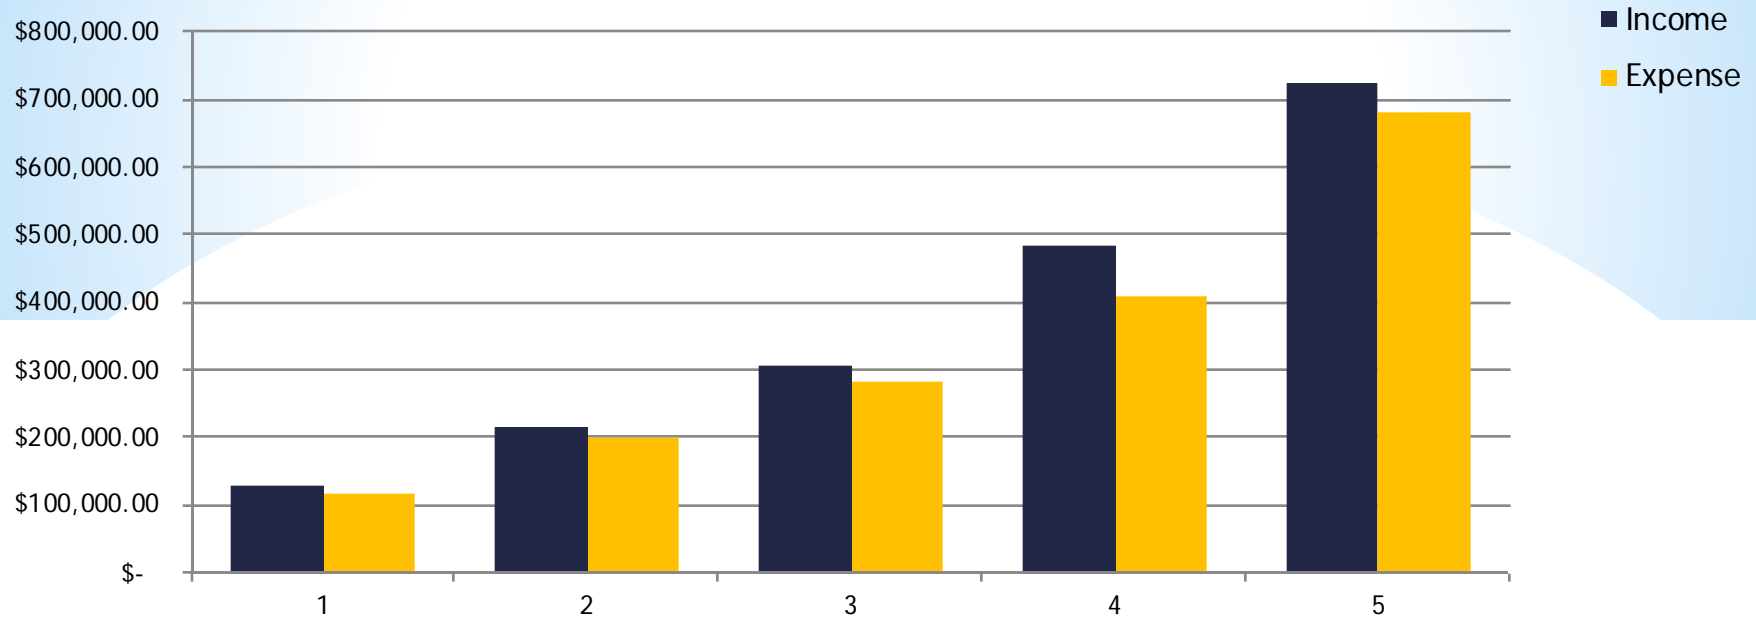

Proof of Sustainability:

LWGG Projected Five (5) year Forecast

- Income consists of grants and fee services
- Expenses consist of job salaries, facility utilities & maintenance, and professional